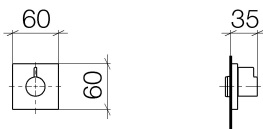

Bathtub - Symetrics

Volume Control counter-clockwise closing 1/2" - polished chrome

Article number: 36 607 985-00

- Flange 2-3/8" x 2-3/8"
- Ceramic disc cartridge
- (ADA)

polished chrome

Accessory is required for this item.

Dimensional drawing

All dimensions in mm / inch = mm x 0,0394

Bathtub - Symetrics

Volume Control counter-clockwise closing 1/2" - polished chrome

Article number: 36 607 985-00

Bathtub - Symetrics

Volume Control counter-clockwise closing 1/2" - polished chrome

Required article

NO IMAGE

AVAILABLE

35 607 970-90 0010

Rough for volume control 1/2"

Bathtub - Symetrics

Volume Control counter-clockwise closing 1/2" - polished chrome

Article number: 36 607 985-00