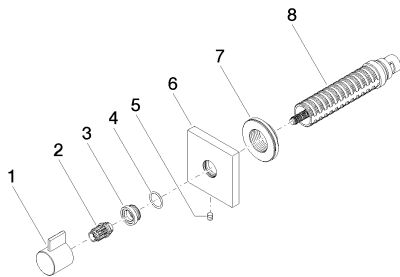

Required article

NO IMAGE

AVAILABLE

35 607 970-90 0010

Rough for volume control 1/2"

Bathtub - Symetrics

Volume Control counter-clockwise closing 1/2" - polished chrome

Article number: 36 607 985-00

Spare parts list

Number	Item Number	Designation	Number of units
1	09 20 98 002-00	handle	1
2	09 12 12 005 90	fixing cap	1
3	09 12 12 043-00	base	1
4	09 14 10 017 90	seal	1
5	04 31 11 004 00 90	pin	1
6	09 27 98 014-00	rosette	1
7	09 21 02 151 90	sleeve	1
8	90 90 03 202 00 90	top	1